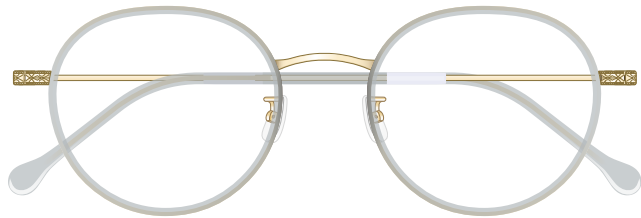

mamuse

2024AW collection

Model No. : m-8037

Size : 49□21-136 (42.7)

Rim : β Titanium X Acetate

Lug : Titanium

Temple : β Titanium

Temple Tip : Acetate

ORDM
Orange Demi

BRDM
Brown Demi

SKBL
Smoked Blue

RGPK
Rouge Pink

CRM
Cream