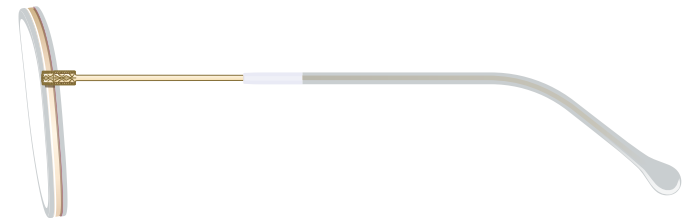

mamuse

2024AW collection

Model No. : m-8037

Size : 49□21-136 (42.7)

Rim : β Titanium X Acetate

Lug : Titanium

Temple : β Titanium

Temple Tip : Acetate

ORDM
Orange Demi

BRDM
Brown Demi

SKBL
Smoked Blue

RGPK
Rouge Pink

CRM
Cream