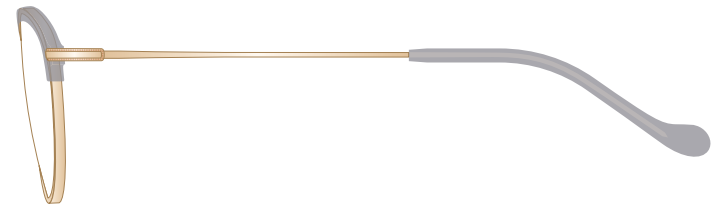

mamuse

2024AW collection

Model No. : m-8035

Size : 47□19-136 (38.7)

Rim :  $\beta$ Titanium X Acetate

Lug : Titanium

Temple :  $\beta$ Titanium

Temple Tip : CP

CRBE  
Cream Beige

BRDM  
Brown Demi

CLGR  
Clear Gray

LVD  
Lavender

ORBE  
Orange Beige