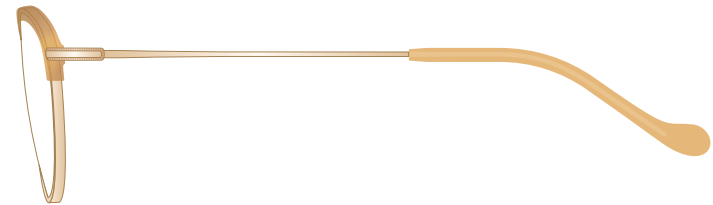

mamuse

2024AW collection

Model No. : m-8035

Size : 47□19-136 (38.7)

Rim :  $\beta$ Titanium X Acetate

Lug : Titanium

Temple :  $\beta$ Titanium

Temple Tip : CP

CRBE  
Cream Beige

BRDM  
Brown Demi

CLGR  
Clear Gray

LVD  
Lavender

ORBE  
Orange Beige