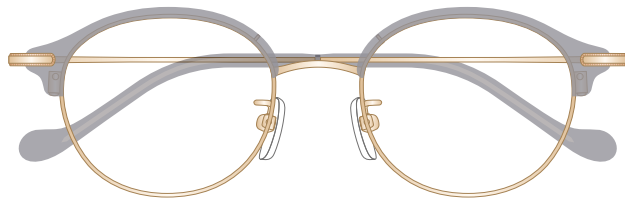

mamuse

2024AW collection

Model No. : m-8035

Size : 47□19-136 (38.7)

Rim :  $\beta$ Titanium X Acetate

Lug : Titanium

Temple :  $\beta$ Titanium

Temple Tip : CP

CRBE  
Cream Beige

BRDM  
Brown Demi

CLGR  
Clear Gray

LVD  
Lavender

ORBE  
Orange Beige