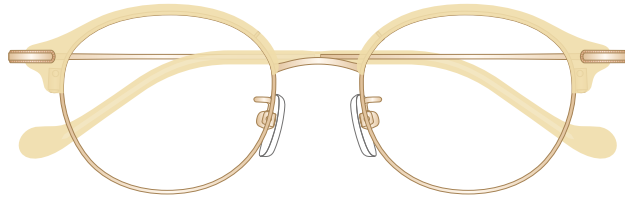

mamuse

2024AW collection

Model No. : m-8035

Size : 47□19-136 (38.7)

Rim :  $\beta$ Titanium X Acetate

Lug : Titanium

Temple :  $\beta$ Titanium

Temple Tip : CP

CRBE  
Cream Beige

BRDM  
Brown Demi

CLGR  
Clear Gray

LVD  
Lavender

ORBE  
Orange Beige