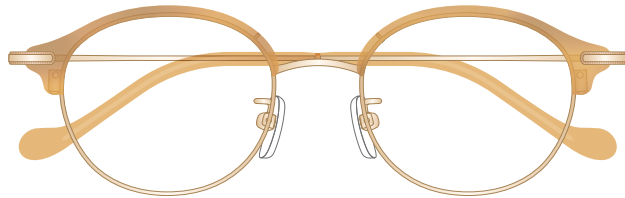

mamuse

2024AW collection

Model No. : m-8035

Size : 47□19-136 (38.7)

Rim :  $\beta$ Titanium X Acetate

Lug : Titanium

Temple :  $\beta$ Titanium

Temple Tip : CP

CRBE  
Cream Beige

BRDM  
Brown Demi

CLGR  
Clear Gray

LVD  
Lavender

ORBE  
Orange Beige