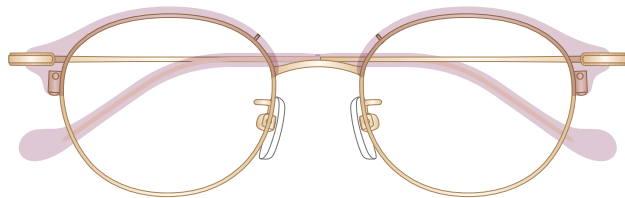

mamuse

2024AW collection

Model No. : m-8035

Size : 47□19-136 (38.7)

Rim :  $\beta$ Titanium X Acetate

Lug : Titanium

Temple :  $\beta$ Titanium

Temple Tip : CP

CRBE  
Cream Beige

BRDM  
Brown Demi

CLGR  
Clear Gray

LVD  
Lavender

ORBE  
Orange Beige