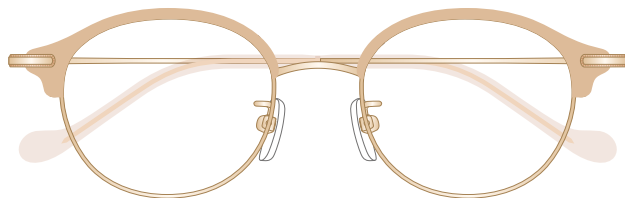

mamuse

2024AW collection

Model No. : m-8035

Size : 47□19-136 (38.7)

Rim :  $\beta$ Titanium X Acetate

Lug : Titanium

Temple :  $\beta$ Titanium

Temple Tip : CP

CRBE  
Cream Beige

BRDM  
Brown Demi

CLGR  
Clear Gray

LVD  
Lavender

ORBE  
Orange Beige