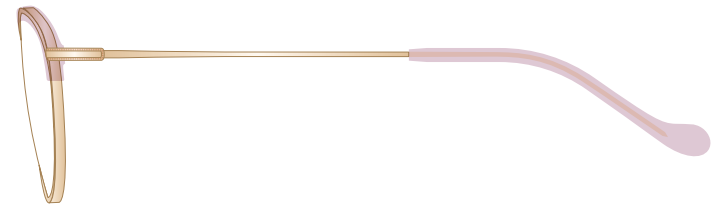

mamuse

2024AW collection

Model No. : m-8035

Size : 47□19-136 (38.7)

Rim :  $\beta$ Titanium X Acetate

Lug : Titanium

Temple :  $\beta$ Titanium

Temple Tip : CP

CRBE  
Cream Beige

BRDM  
Brown Demi

CLGR  
Clear Gray

LVD  
Lavender

ORBE  
Orange Beige