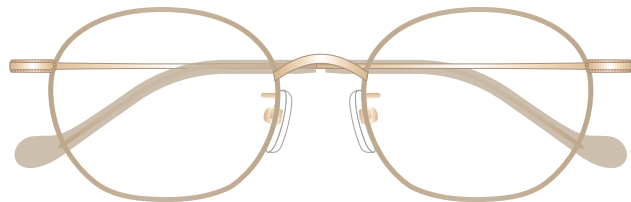

mamuse

2024AW collection

Model No. : m-8034

Size : 50□19-136 (40.8)

Rim : β Titanium

Lug : Titanium

Temple : β Titanium

Temple Tip : CP

LBL
Light Blue

PEPK
Peach Pink

ROGR
Rose Gray

BRBE
Brown Beige

HNBE
Honey Beige