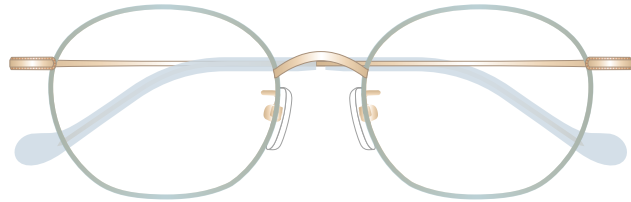

mamuse

2024AW collection

Model No. : m-8034

Size : 50□19-136 (40.8)

Rim : β Titanium

Lug : Titanium

Temple : β Titanium

Temple Tip : CP

LBL
Light Blue

PEPK
Peach Pink

ROGR
Rose Gray

BRBE
Brown Beige

HNBE
Honey Beige