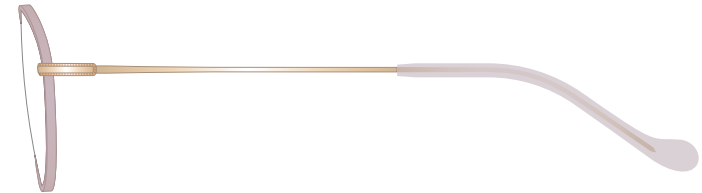

mamuse

2024AW collection

Model No. : m-8034

Size : 50□19-136 (40.8)

Rim : β Titanium

Lug : Titanium

Temple : β Titanium

Temple Tip : CP

LBL
Light Blue

PEPK
Peach Pink

ROGR
Rose Gray

BRBE
Brown Beige

HNBE
Honey Beige