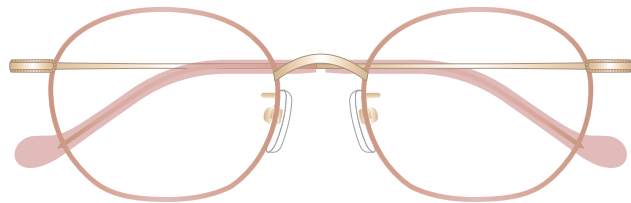

mamuse

2024AW collection

Model No. : m-8034

Size : 50□19-136 (40.8)

Rim : β Titanium

Lug : Titanium

Temple : β Titanium

Temple Tip : CP

LBL
Light Blue

PEPK
Peach Pink

ROGR
Rose Gray

BRBE
Brown Beige

HNBE
Honey Beige