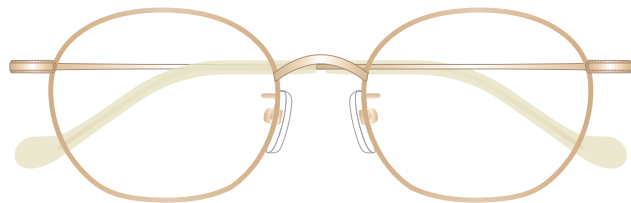

mamuse

2024AW collection

Model No. : m-8034

Size : 50□19-136 (40.8)

Rim : β Titanium

Lug : Titanium

Temple : β Titanium

Temple Tip : CP

LBL
Light Blue

PEPK
Peach Pink

ROGR
Rose Gray

BRBE
Brown Beige

HNBE
Honey Beige