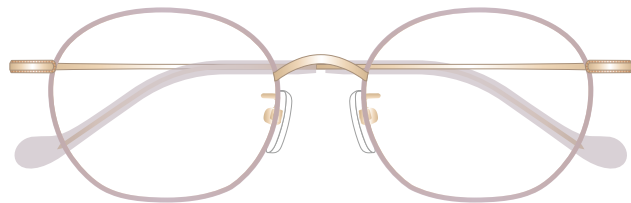

mamuse

2024AW collection

Model No. : m-8034

Size : 50□19-136 (40.8)

Rim : β Titanium

Lug : Titanium

Temple : β Titanium

Temple Tip : CP

LBL
Light Blue

PEPK
Peach Pink

ROGR
Rose Gray

BRBE
Brown Beige

HNBE
Honey Beige