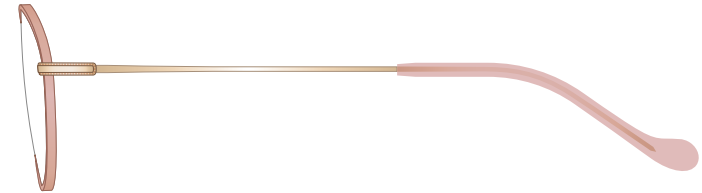

mamuse

2024AW collection

Model No. : m-8034

Size : 50□19-136 (40.8)

Rim : β Titanium

Lug : Titanium

Temple : β Titanium

Temple Tip : CP

LBL
Light Blue

PEPK
Peach Pink

ROGR
Rose Gray

BRBE
Brown Beige

HNBE
Honey Beige