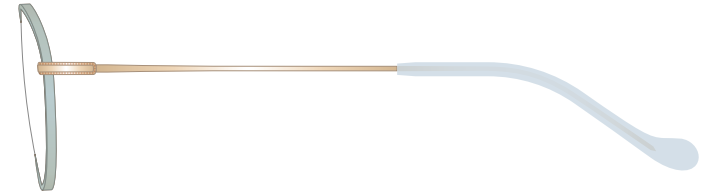

mamuse

2024AW collection

Model No. : m-8034

Size : 50□19-136 (40.8)

Rim : β Titanium

Lug : Titanium

Temple : β Titanium

Temple Tip : CP

LBL
Light Blue

PEPK
Peach Pink

ROGR
Rose Gray

BRBE
Brown Beige

HNBE
Honey Beige